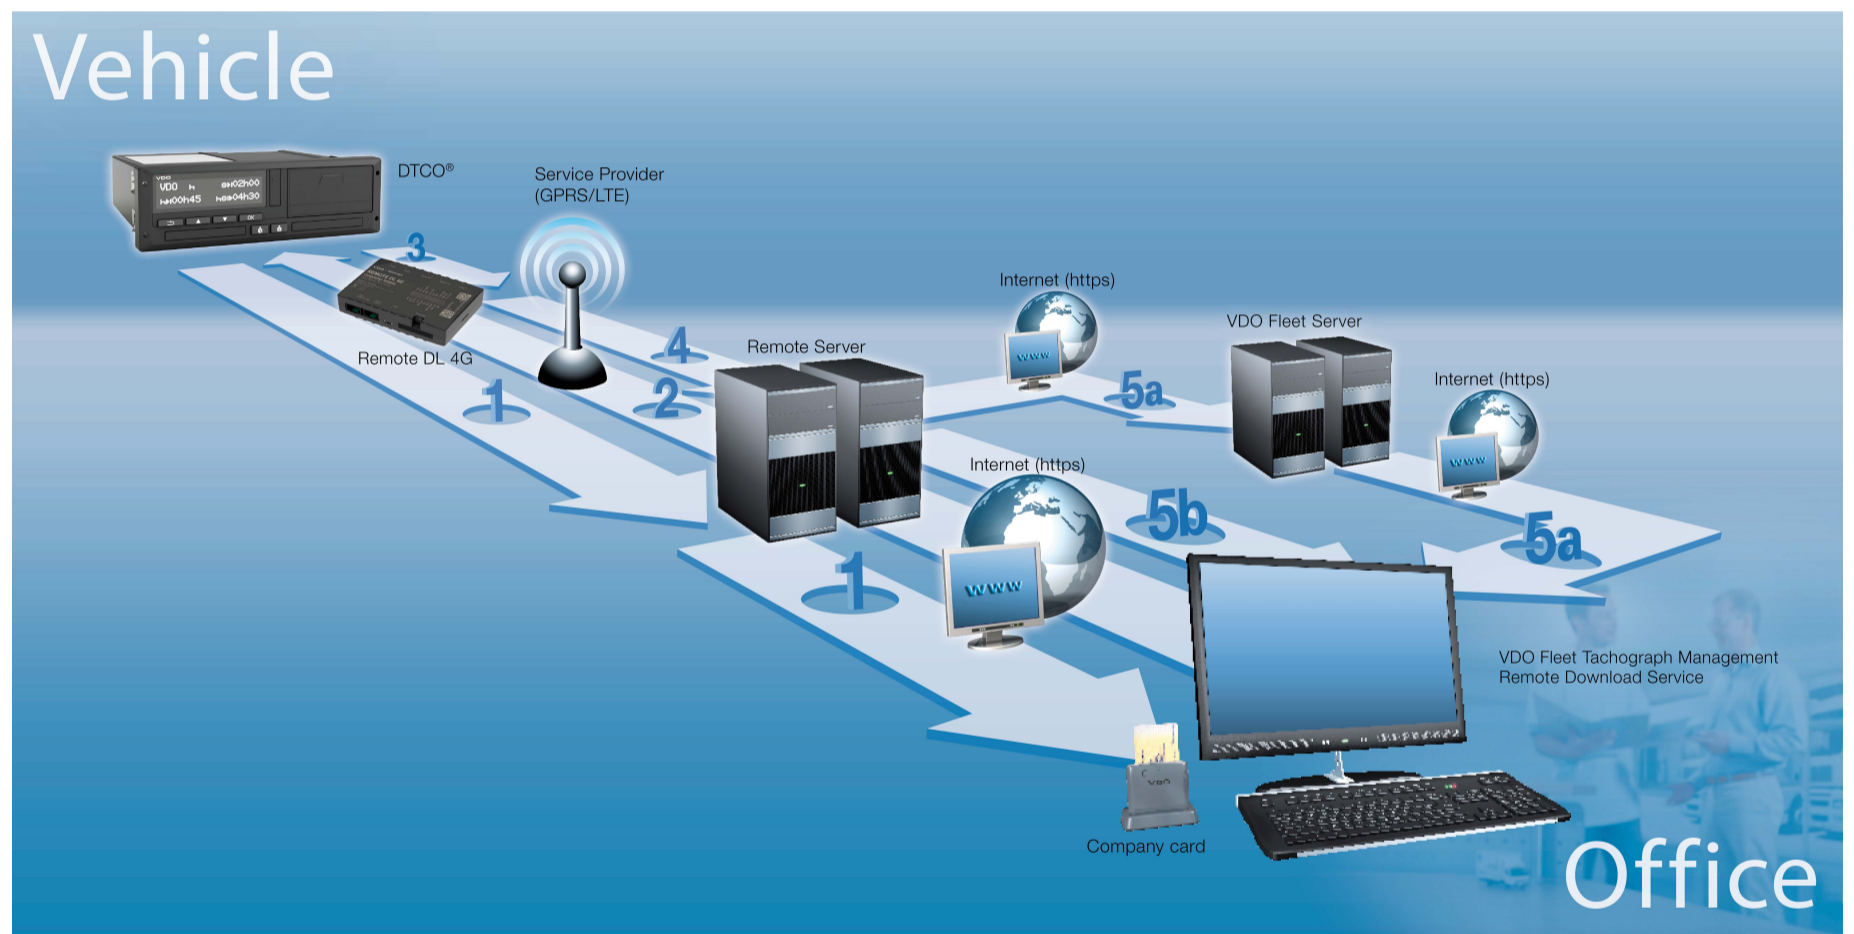

Faster than ever!

Data download on the go - secure and limitless!

Small investment with big impact.

With the new VDO Remote DL 4G in conjunction with the Tachograph Management Download Service, customers can make a remote download of the DTCO tachograph data now via LTE. The data is downloaded flexibly and automatically, independent of time and place from all European countries, without the driver having to intervene. Compliance with the specified download deadlines is therefore no problem, because the wireless transmission of mass storage and driver card data is fully automatic and secure – no matter where your vehicle is currently located.

Based on a powerful platform

CAN interface

Numerous notification functions with detailed information on tachograph data and vehicle condition.

Communication via SIM card

Integrated SIM Card, device ready to use in no time at all.

Direct access to web-based service

The customer no longer has to install a local application, but accesses the web-based service online.

Vehicle

How does the data transfer work?

1. Start connection via Remote DL 4G (DTCO® to VDO Fleet Tachograph Management Remote Download Service)
2. Feedback on company card signature
3. Secure tachograph data transfer from DTCO® to Remote DL 4G via cable
4. Encrypted data transfer from Remote DL 4G to computer via 2G/LTE
5. When you use VDO Fleet, the download of mass memory and driver card data is transferred via a secure connection